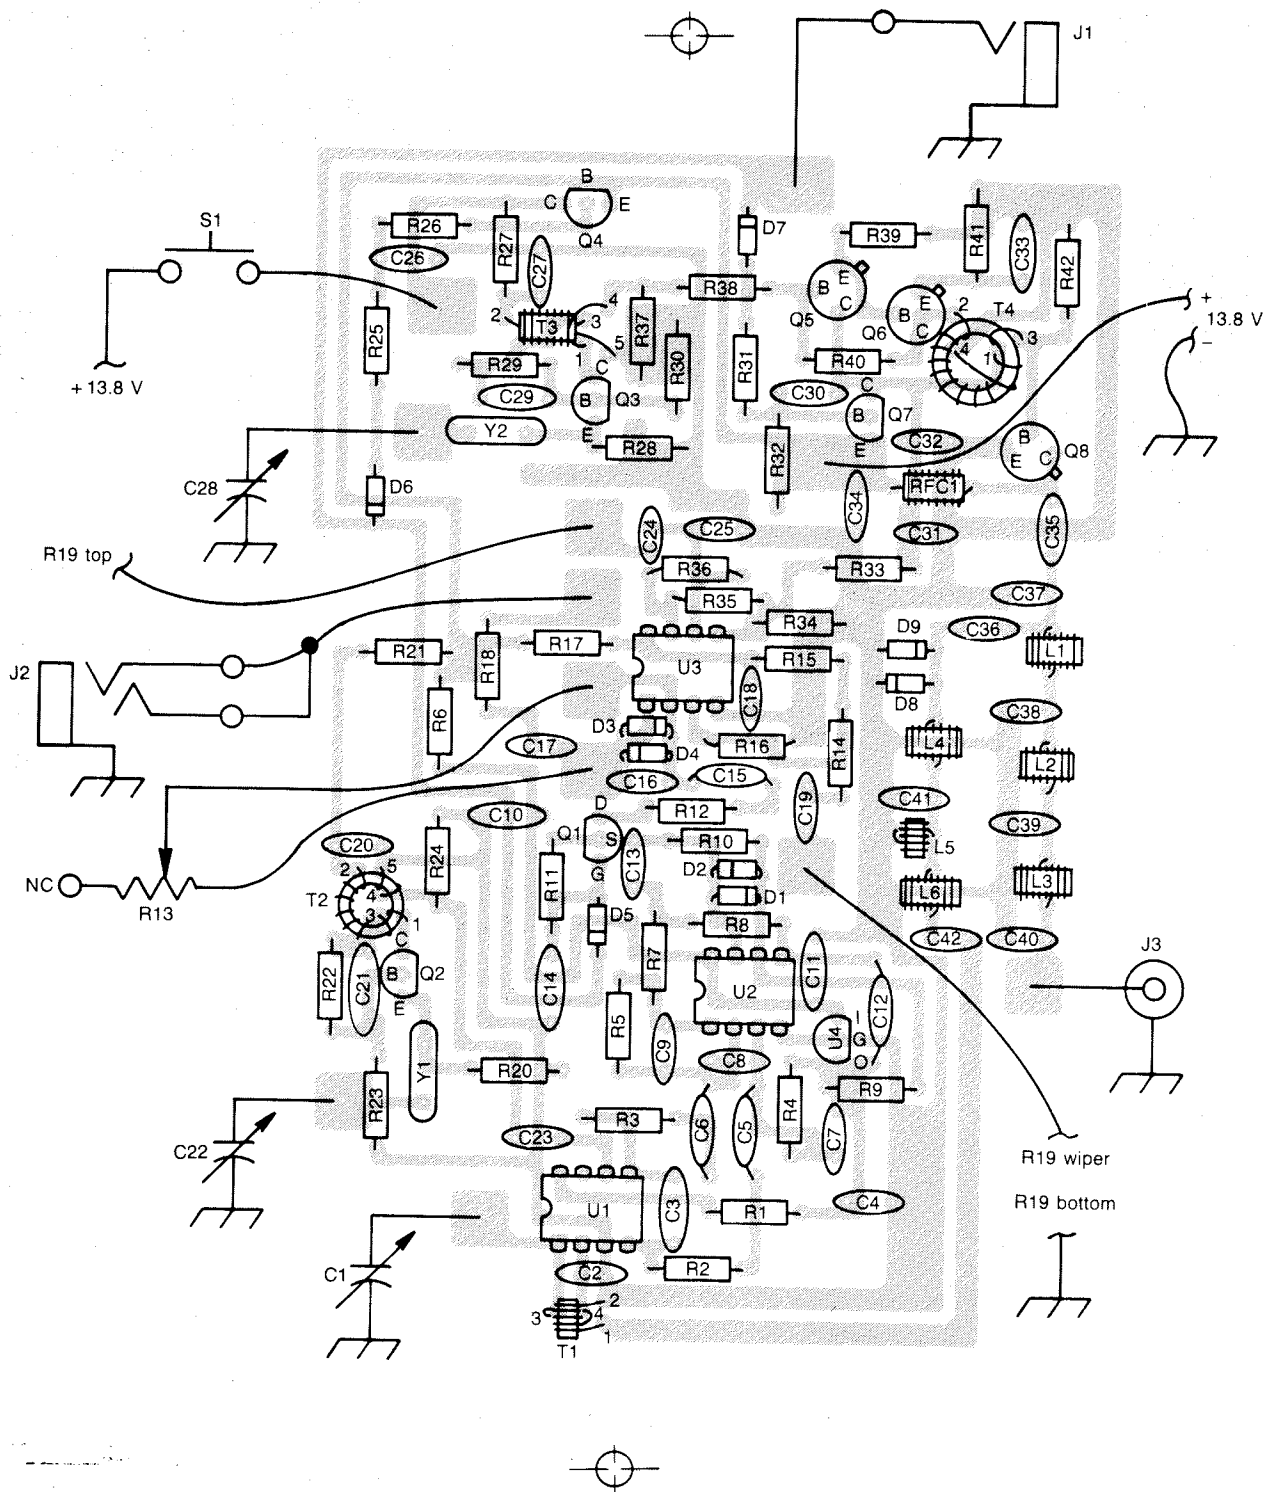

THIS SIDE FACES COPIER.

20 mil registration on bottom on only for

4887 TOP  
5000 TOP  
8/20/68 B

One Inch

LAU 8910 QRD XCVR MASTER  
 2 of 2